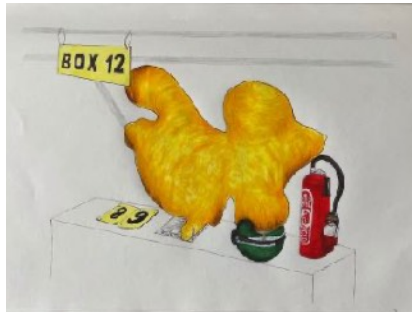

Farbige Fussboden, 2022

Kuretake Zig watercolor markers, graphite, ink on paper

8 x 11 5/8"

$1,200