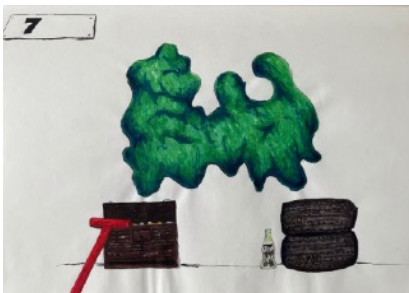

Kuretake Zig watercolor markers, graphite, ink on paper

8 x 11 5/8"

$1,200