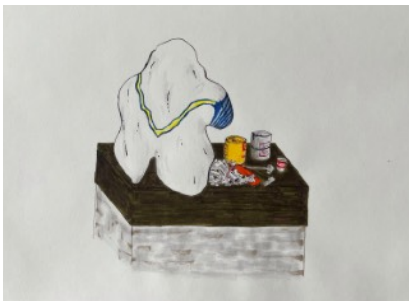

Kuretake Zig watercolor markers, graphite, ink on paper

8 x 11 5/8"

$1,200

Sitting on Tyre's watching time go by, 2022