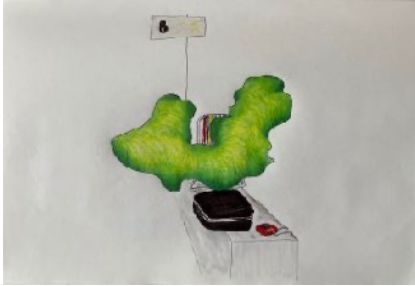

**Sitting on Tyre's watching time go by, 2022**

Kuretake Zig watercolor markers, graphite, ink on paper

8 x 11 5/8"

**\$1,200**

**Paco Marcial**

*The Ephemeral Island of Motorama*

May 2 – June 1, 2024

532 Gallery Thomas Jäckel