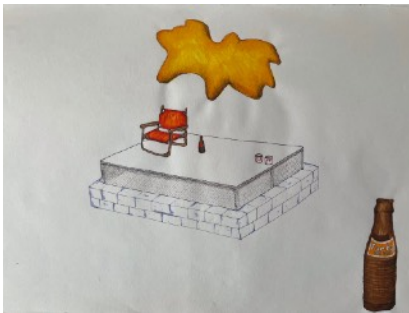

*The Ephemeral Island of Motorama*

May 2 – June 1, 2024

**532 Gallery Thomas Jäckel**

**'70 Au Naturel, 2022**

Kuretake Zig watercolor markers, graphite, ink on paper

8 x 11 5/8"

**\$1,200**

**In Conversation with Klappstuhl und Fanta, 2022**